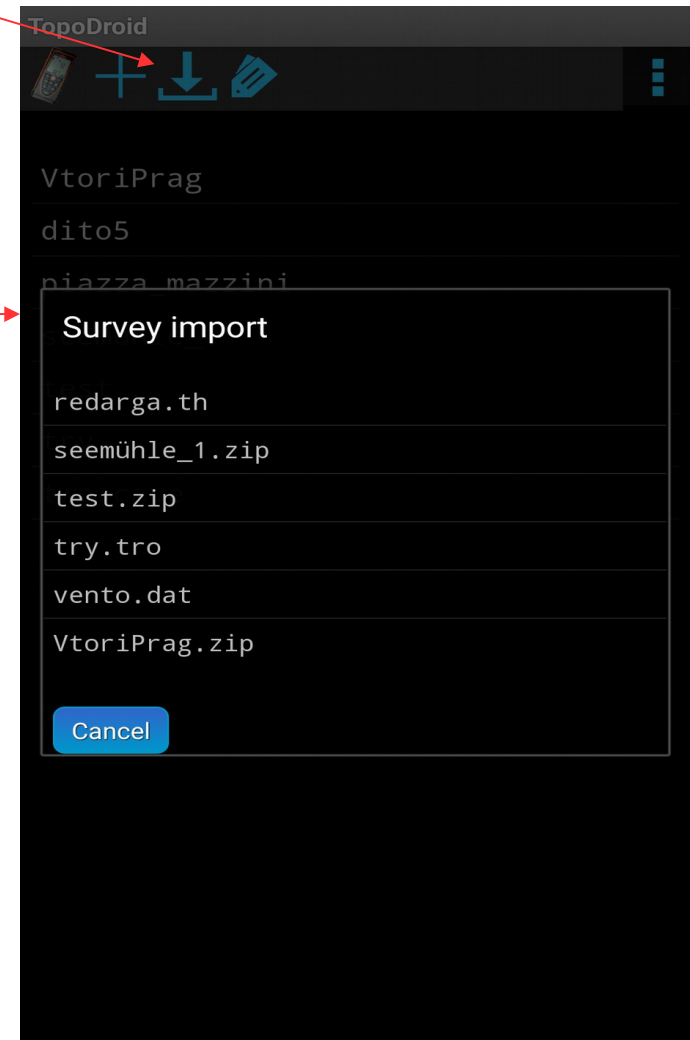

TopoDroid Import

Marco Corvi

marco.corvi@gmail.com

2017

Survey import

- “Import” button in main window
- Importing files from
 - “zip” folder: TopoDroid zip archives
 - “import” folder: other formats
- files are listed in the “Import” dialog
 - to import a file tap on it