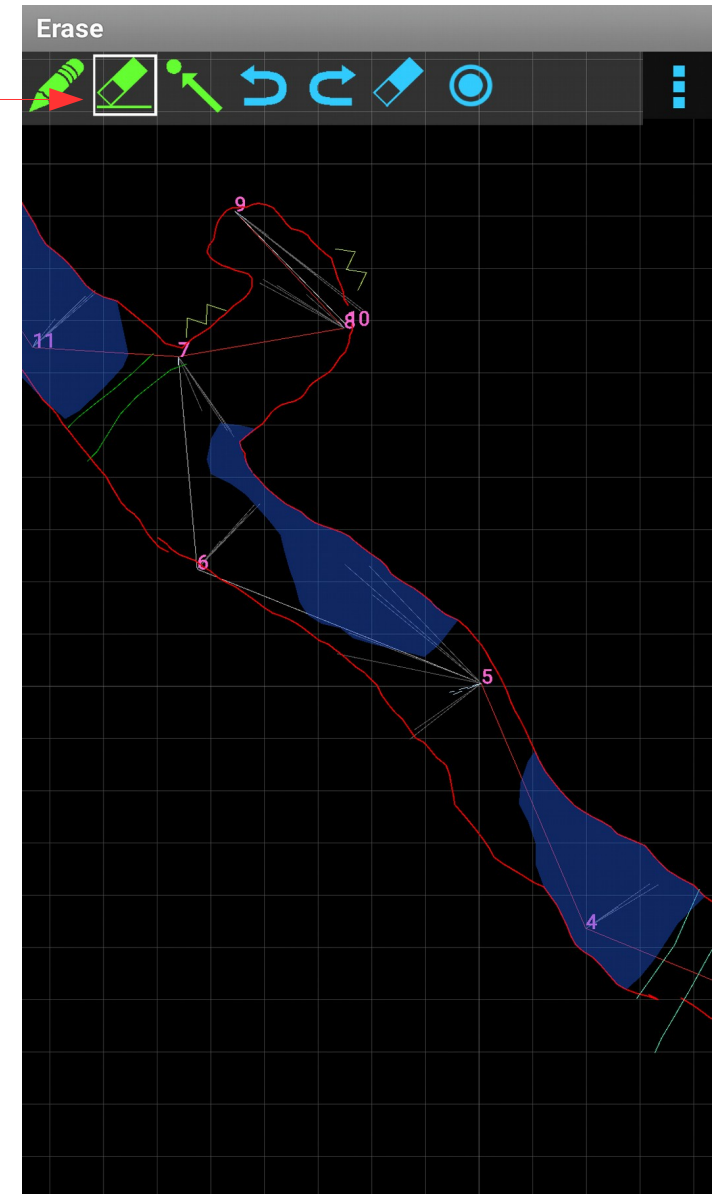

Drawing window eraser

Marco Corvi

March 2017

TopoDroid v. 3.3.1j

Eraser mode

- Eraser button
- White border when on

Buttons

- undo and redo
- erase filter
 - all
 - points
 - lines
 - areas
- size [S, M, L]

Eraser size

- Setting: “eraser size” [M size]
- green disk on the canvas