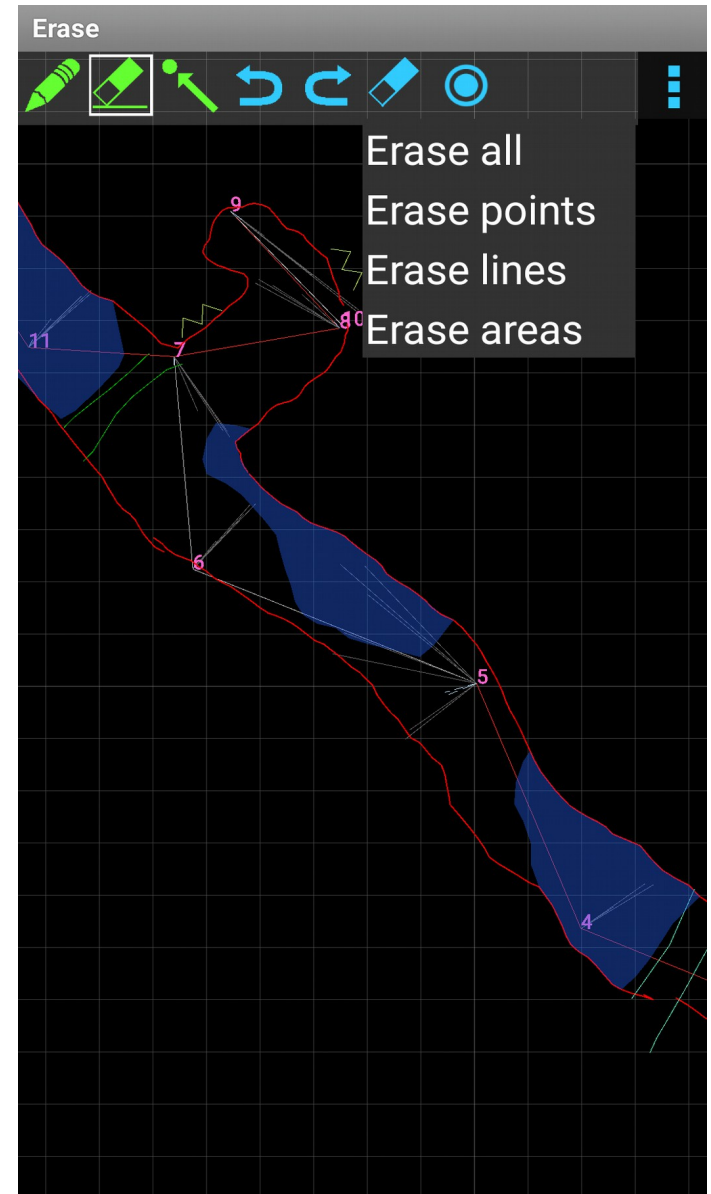

Drawing window eraser

Marco Corvi

March 2017

TopoDroid v. 3.3.1j

Eraser mode

- Eraser button
- White border when on

Buttons

- undo and redo
- erase filter
 - all
 - points
 - lines
 - areas
- size [S, M, L]

Eraser size

- Setting: “eraser size” [M size]
- green disk on the canvas